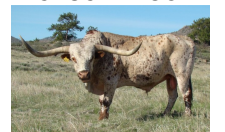

Exposed to N8ive Charlie Horse for a summer 2025 calf!  
Check out her progeny to see the tremendous horn and body that she is producing!

**Total Horn:** 87.3750 on 08/24/2022  
**TTT:** 80.2500 on 03/08/2025  
**Composite:** 150.8750 on 10/12/2021

BURNIN DAYLIGHT

RIO ANCHO HR

HR SLAM'S ROSE

J.R. GRAND SLAM

Maxi Confetti

CHUCKWAGON

FLETCH 01

<http://www.hiredhandsoftware.com>