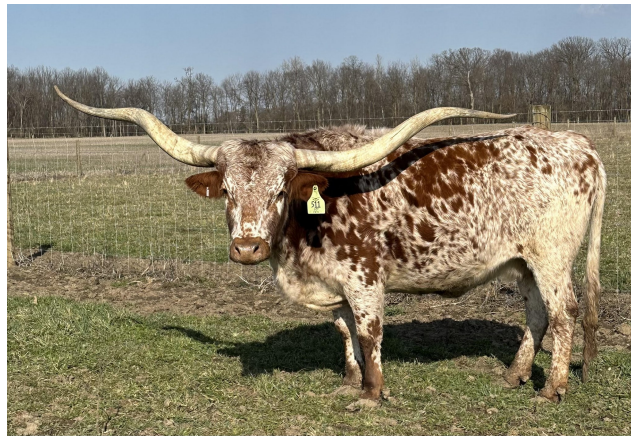

TOP PICK

Date of Birth: 09/17/2015
Registration 1: CTI311490
Breeder: JUSTIN RISENMAY

Courtesy of Lick Creek Longhorns - Brent Crabtree

-OCV'd; JOHNE'S NEG; THIS YOUNG TOP CALIBER DAUGHTER HAS A RARE HORN SET THAT GOES BACK HARD WITH A TRIPLE TWIST AND LATERAL EXTENSION WELL INTO THE 80'S TTT.SHE COMES WITH AN EXTRAORDINARY HEIFER AT SIDE BY PCC CACTUS JACK (87"TTT @ 3y) BORN 5/30/23. CONFIRMED BRED TO FUTURITY WINNER BLUE MOON GLR(7 over 90";24 over 80" in pedigree) .