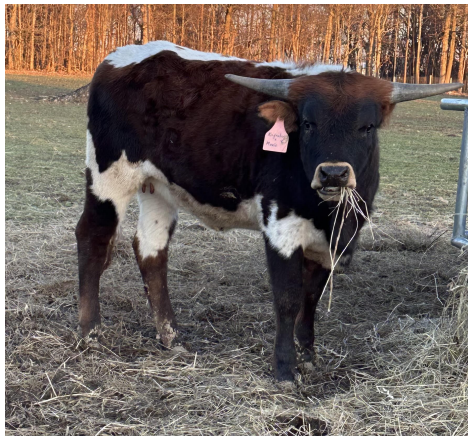

# LCL Queen of Hearts

Date of Birth: 04/05/2023  
Registration 1: CI342741  
Sale Price: \$3,000.00

Courtesy of Lick Creek Longhorns - Brent Crabtree

Exposed to N8ive Charlie Horse for a summer 2025 calf!