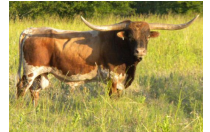

DIAMOND W PAY CASH